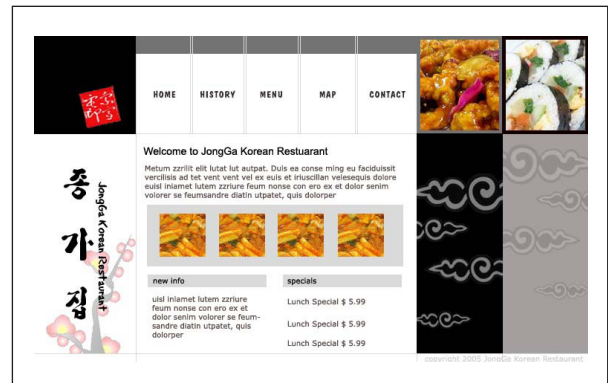

## 1st round comps (800\*600)

Korean culture black version

Korean culture white version

Modern white version

Modern black version

Cross culture version

Cloud version

2nd round comps (800\*600)