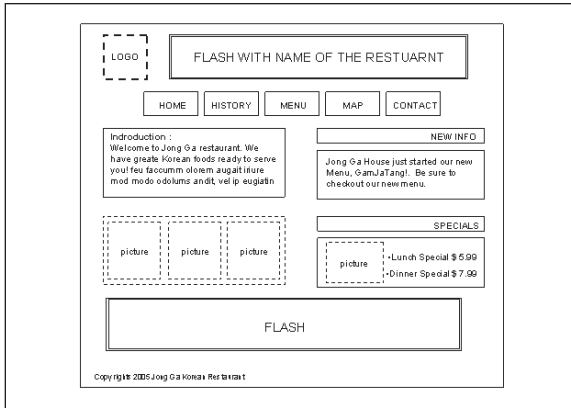

page map

Home 1.0