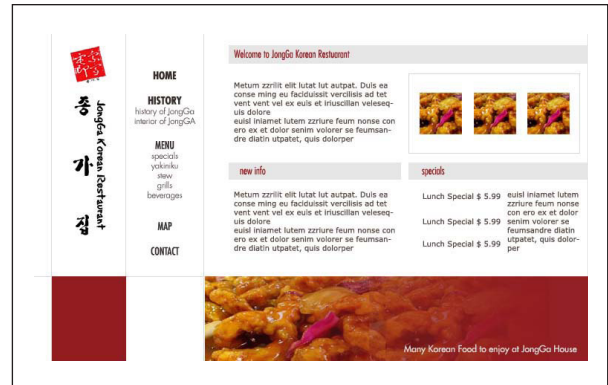

Revised Modern black version