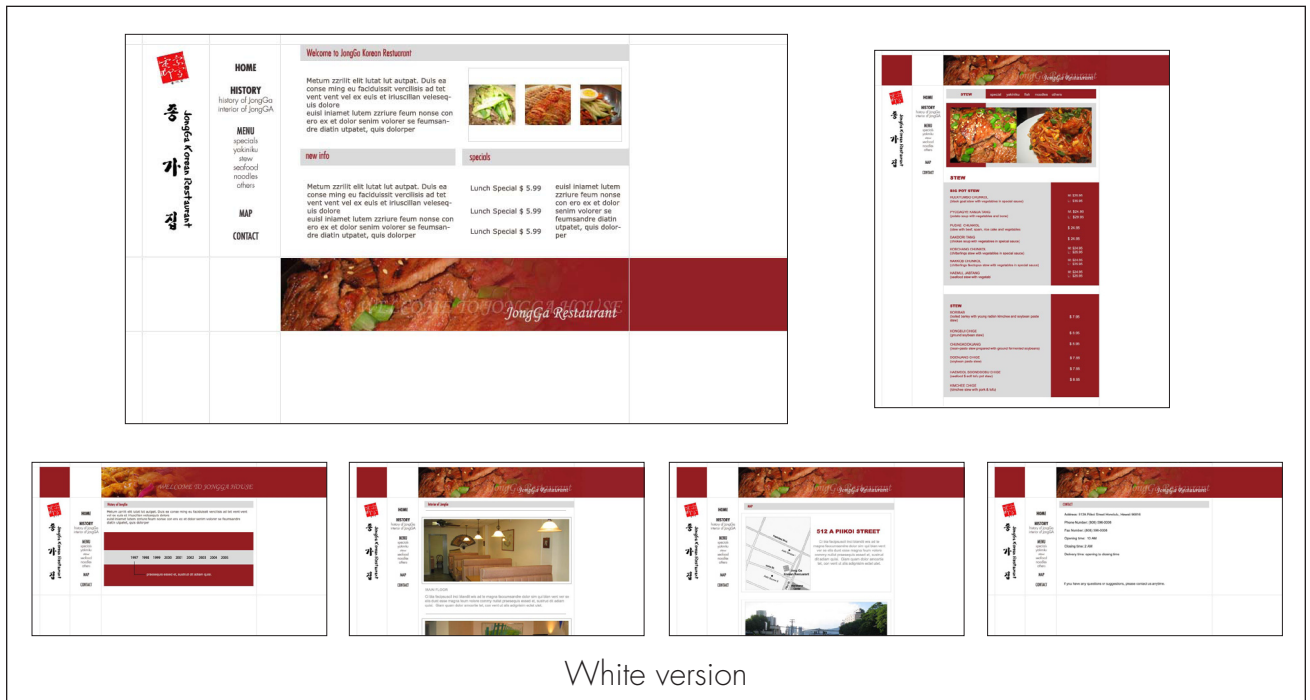

Black version

White version