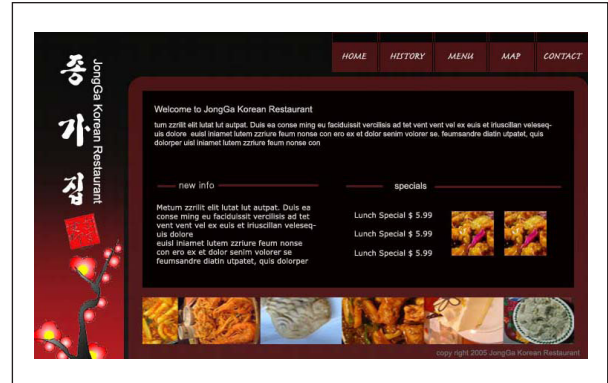

Revised Korean culture white version