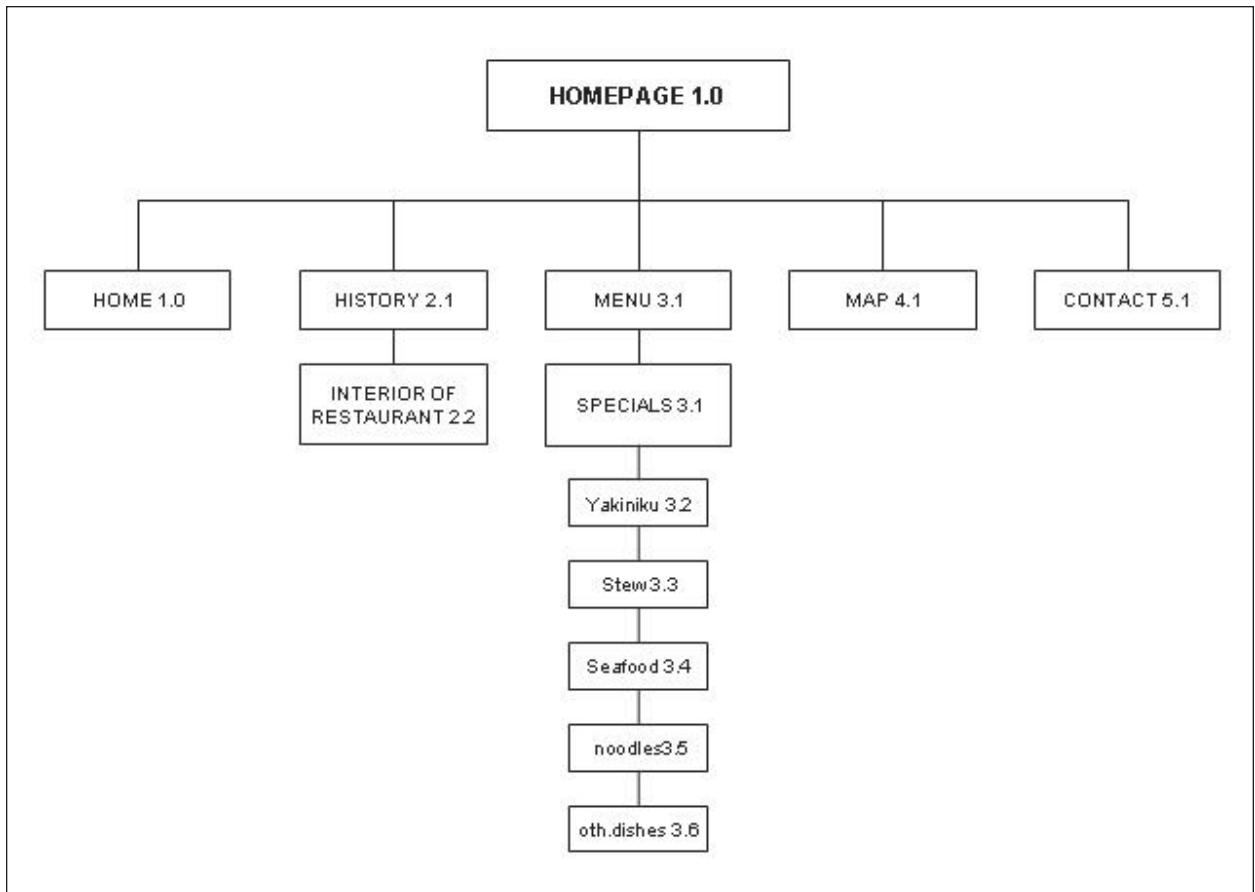

## concept

The primary concept of the building of JongGa House restaurant is to provide information to local customers and for delivery. The site would provide interactions between the owner and customers of this restaurant. This website was built based with HTML and CSS and was validated by W3C organization.

## sitemap