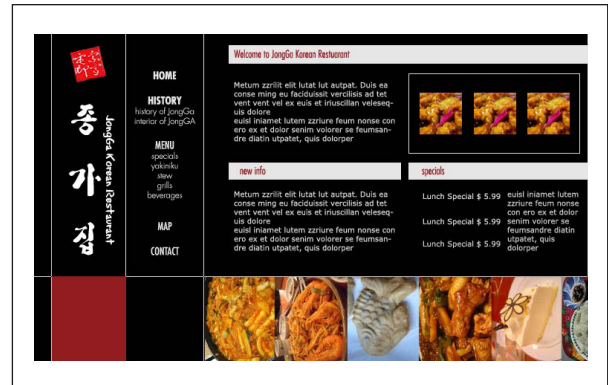

## 1st round comps (800\*600)

Korean culture black version

Korean culture white version

Modern white version

Modern black version

Cross culture version

Cloud version

2nd round comps (800\*600)