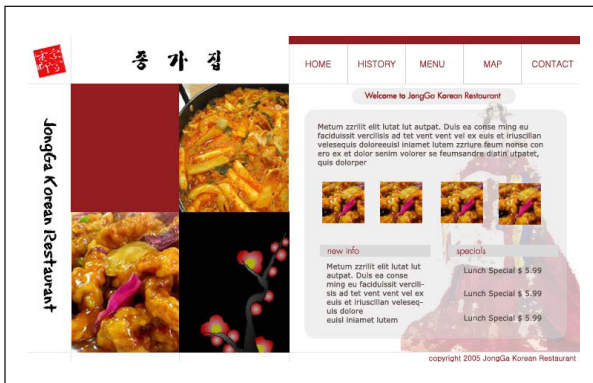

## 1st round comps (800\*600)

Korean culture black version

Korean culture white version

Modern white version

Modern black version

Cross culture version

Cloud version

2nd round comps (800\*600)