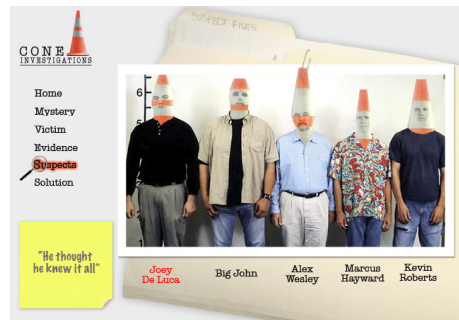

C O N E
INVESTIGATIONS

W E B S I T E P O R T F O L I O

KIANA ONISHI
ART 257 / ART 258
MOTION GRAPHIC DESIGN / INTERFACE DESIGN II
FALL 2006
DECEMBER 7, 2006

DESCRIPTION

Cone Investigations is a website built using Flash 8. This site was designed to illustrate an idea using Flash. Using Action Script and the use of the timeline, this website clearly illustrates animating objects. Also, this site demonstrates the use of sound.

Cone Investigations is a website telling a mystery story about a construction cone who was murdered. The site walks you through a series of pages that will unravel the mystery.

SITE MAP

SKETCHES

HOME

MYSTERY

VICTIM

EVIDENCE

SUSPECTS

SOLUTION

FINAL ROUND

HOME

MYSTERY

VICTIM

EVIDENCE

SUSPECTS

SOLUTION

CODING & FLASH

HTML & CSS VIEW

```

1 <!DOCTYPE html PUBLIC "-//W3C//DTD XHTML 1.0 Strict//EN" "http://www.w3.org/TR/xhtml1/DTD/xhtml1-strict.dtd">
2 <html xmlns="http://www.w3.org/1999/xhtml">
3 <head>
4 <title>Cone Investigations</title>
5 <meta http-equiv="Content-Type" content="text/html; charset=iso-8859-1" />
6 <link href="css/coneinvestigations.css" rel="stylesheet" type="text/css" />
7 <script type="text/javascript" src="javascript/swfobject.js"></script>
8 </head>
9
10 <body>
11
12 <div id="heightcontroller"></div>
13 <div id="container">
14 <div id="flashcontent">
15 This text is replaced by the Flash movie. </div>
16
17 <script type="text/javascript">
18 var so = new SWFObject("movies/cone_recent.swf", "mymovie", "651", "450", "8", "#666");
19 so.write("flashcontent");
20 </script>
21 </div>
22 </div>
23 </body>
24 </html>
25
26