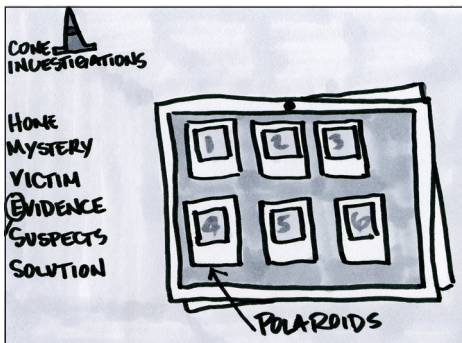

C O N E
INVESTIGATIONS

W E B S I T E P O R T F O L I O

KIANA ONISHI
ART 257 / ART 258
MOTION GRAPHIC DESIGN / INTERFACE DESIGN II
FALL 2006
DECEMBER 7, 2006

DESCRIPTION

Cone Investigations is a website built using Flash 8. This site was designed to illustrate an idea using Flash. Using Action Script and the use of the timeline, this website clearly illustrates animating objects. Also, this site demonstrates the use of sound.

Cone Investigations is a website telling a mystery story about a construction cone who was murdered. The site walks you through a series of pages that will unravel the mystery.

SITE MAP

SKETCHES

HOME

MYSTERY

VICTIM

EVIDENCE

SUSPECTS

SOLUTION

FINAL ROUND

HOME

MYSTERY

VICTIM

EVIDENCE

SUSPECTS

SOLUTION

CODING & FLASH

HTML & CSS VIEW

```

1 <!DOCTYPE html PUBLIC "-//W3C//DTD XHTML 1.0 Strict//EN" "http://www.w3.org/TR/xhtml1/DTD/xhtml1-strict.dtd">
2 <html xmlns="http://www.w3.org/1999/xhtml">
3 <head>
4 <title>Cone Investigations</title>
5 <meta http-equiv="Content-Type" content="text/html; charset=iso-8859-1" />
6 <link href="css/coneinvestigations.css" rel="stylesheet" type="text/css" />
7 <script type="text/javascript" src="javascript/swfobject.js"></script>
8 </head>
9
10 <body>
11
12 <div id="heightcontroller"></div>
13 <div id="container">
14 <div id="flashcontent">
15 This text is replaced by the Flash movie. </div>
16
17 <script type="text/javascript">
18 var so = new SWFObject("movies/cone_recent.swf", "mymovie", "651", "450", "8", "#666");
19 so.write("flashcontent");
20 </script>
21 </div>
22 </div>
23 </body>
24 </html>
25
26