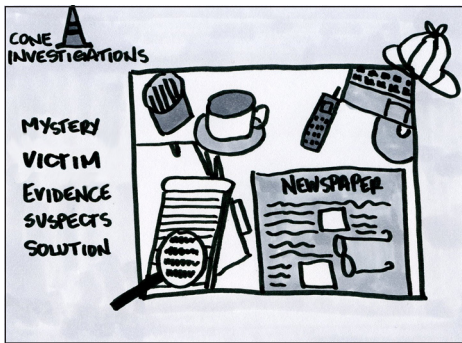

C O N E
INVESTIGATIONS

W E B S I T E P O R T F O L I O

KIANA ONISHI
ART 257 / ART 258
MOTION GRAPHIC DESIGN / INTERFACE DESIGN II
FALL 2006
DECEMBER 7, 2006

DESCRIPTION

Cone Investigations is a website built using Flash 8. This site was designed to illustrate an idea using Flash. Using Action Script and the use of the timeline, this website clearly illustrates animating objects. Also, this site demonstrates the use of sound.

Cone Investigations is a website telling a mystery story about a construction cone who was murdered. The site walks you through a series of pages that will unravel the mystery.

SITE MAP

SKETCHES

HOME

MYSTERY

VICTIM

EVIDENCE

SUSPECTS

SOLUTION

FINAL ROUND

HOME

MYSTERY

VICTIM

EVIDENCE

SUSPECTS

SOLUTION

CODING & FLASH

HTML & CSS VIEW

```

1 <!DOCTYPE html PUBLIC "-//W3C//DTD XHTML 1.0 Strict//EN" "http://www.w3.org/TR/xhtml1/DTD/xhtml1-strict.dtd">
2 <html xmlns="http://www.w3.org/1999/xhtml">
3 <head>
4 <title>Cone Investigations</title>
5 <meta http-equiv="Content-Type" content="text/html; charset=iso-8859-1" />
6 <link href="css/coneinvestigations.css" rel="stylesheet" type="text/css" />
7 <script type="text/javascript" src="javascript/swfobject.js"></script>
8 </head>
9
10 <body>
11
12 <div id="heightcontroller"></div>
13 <div id="container">
14 <div id="flashcontent">
15 This text is replaced by the Flash movie. </div>
16
17 <script type="text/javascript">
18 var so = new SWFObject("movies/cone_recent.swf", "mymovie", "651", "450", "8", "#666");
19 so.write("flashcontent");
20 </script>
21 </div>
22 </div>
23 </body>
24 </html>
25
26