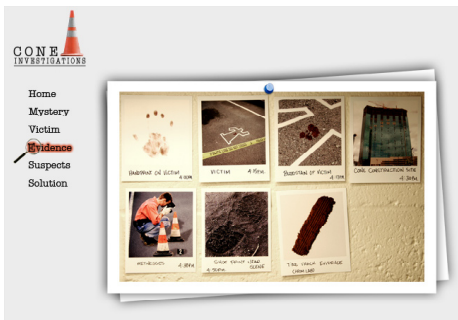

C O N E
INVESTIGATIONS

W E B S I T E P O R T F O L I O

KIANA ONISHI
ART 257 / ART 258
MOTION GRAPHIC DESIGN / INTERFACE DESIGN II
FALL 2006
DECEMBER 7, 2006

DESCRIPTION

Cone Investigations is a website built using Flash 8. This site was designed to illustrate an idea using Flash. Using Action Script and the use of the timeline, this website clearly illustrates animating objects. Also, this site demonstrates the use of sound.

Cone Investigations is a website telling a mystery story about a construction cone who was murdered. The site walks you through a series of pages that will unravel the mystery.

SITE MAP

SKETCHES

HOME

MYSTERY

EVIDENCE

SUSPECTS

SOLUTION

CODING & FLASH

HTML & CSS VIEW

```

1 <!DOCTYPE html PUBLIC "-//W3C//DTD XHTML 1.0 Strict//EN" "http://www.w3.org/TR/xhtml1/DTD/xhtml1-strict.dtd">
2 <html xmlns="http://www.w3.org/1999/xhtml">
3 <head>
4 <title>Cone Investigations</title>
5 <meta http-equiv="Content-Type" content="text/html; charset=iso-8859-1" />
6 <link href="css/coneinvestigations.css" rel="stylesheet" type="text/css" />
7 <script type="text/javascript" src="javascript/swfobject.js"></script>
8 </head>
9
10 <body>
11
12 <div id="heightcontroller"></div>
13 <div id="container">
14 <div id="flashcontent">
15 This text is replaced by the Flash movie. </div>
16
17 <script type="text/javascript">
18 var so = new SWFObject("movies/cone_recent.swf", "mymovie", "651", "450", "8", "#666");
19 so.write("flashcontent");
20 </script>
21 </div>
22 </div>
23 </body>
24 </html>
25
26