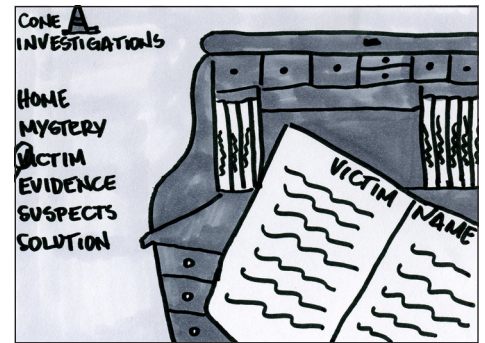

C O N E
INVESTIGATIONS

W E B S I T E P O R T F O L I O

KIANA ONISHI
ART 257 / ART 258
MOTION GRAPHIC DESIGN / INTERFACE DESIGN II
FALL 2006
DECEMBER 7, 2006

DESCRIPTION

Cone Investigations is a website built using Flash 8. This site was designed to illustrate an idea using Flash. Using Action Script and the use of the timeline, this website clearly illustrates animating objects. Also, this site demonstrates the use of sound.

Cone Investigations is a website telling a mystery story about a construction cone who was murdered. The site walks you through a series of pages that will unravel the mystery.

SITE MAP

SKETCHES

HOME

MYSTERY

VICTIM

EVIDENCE

SUSPECTS

SOLUTION

FINAL ROUND

HOME

MYSTERY

VICTIM

EVIDENCE

SUSPECTS

SOLUTION

CODING & FLASH

HTML & CSS VIEW

```

1 <!DOCTYPE html PUBLIC "-//W3C//DTD XHTML 1.0 Strict//EN" "http://www.w3.org/TR/xhtml1/DTD/xhtml1-strict.dtd">
2 <html xmlns="http://www.w3.org/1999/xhtml">
3 <head>
4 <title>Cone Investigations</title>
5 <meta http-equiv="Content-Type" content="text/html; charset=iso-8859-1" />
6 <link href="css/coneinvestigations.css" rel="stylesheet" type="text/css" />
7 <script type="text/javascript" src="javascript/swfobject.js"></script>
8 </head>
9
10 <body>
11
12 <div id="heightcontroller"></div>
13 <div id="container">
14 <div id="flashcontent">
15 This text is replaced by the Flash movie. </div>
16
17 <script type="text/javascript">
18 var so = new SWFObject("movies/cone_recent.swf", "mymovie", "651", "450", "8", "#666");
19 so.write("flashcontent");
20 </script>
21 </div>
22 </div>
23 </body>
24 </html>
25
26