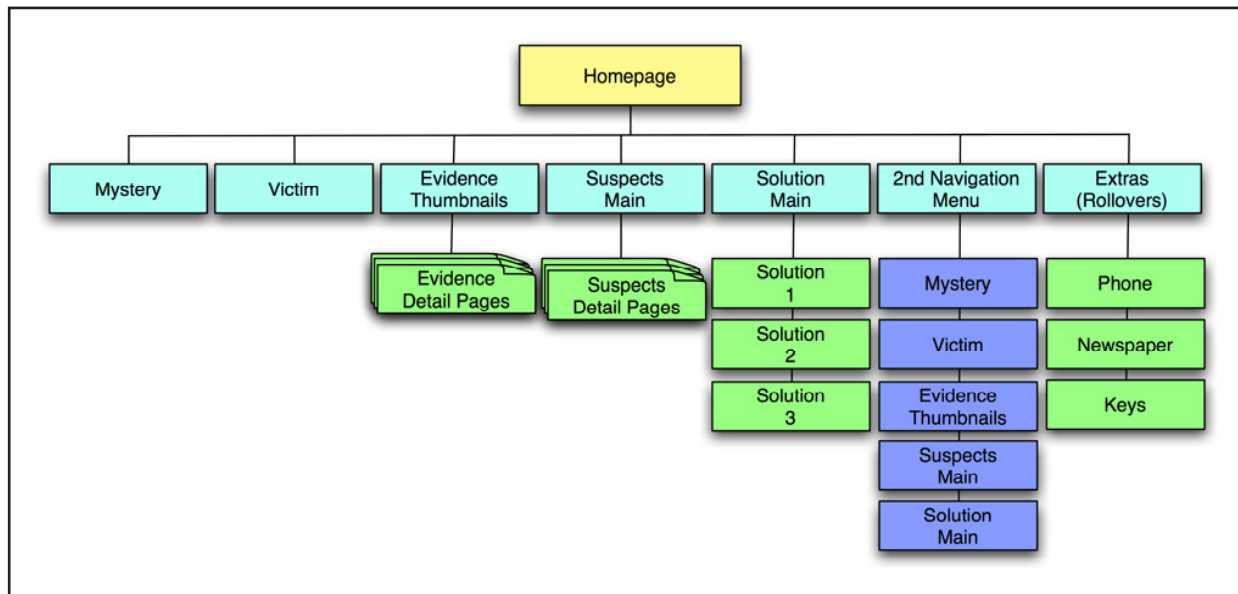

C O N E
INVESTIGATIONS

W E B S I T E P O R T F O L I O

KIANA ONISHI
ART 257 / ART 258
MOTION GRAPHIC DESIGN / INTERFACE DESIGN II
FALL 2006
DECEMBER 7, 2006

DESCRIPTION

Cone Investigations is a website built using Flash 8. This site was designed to illustrate an idea using Flash. Using Action Script and the use of the timeline, this website clearly illustrates animating objects. Also, this site demonstrates the use of sound.

Cone Investigations is a website telling a mystery story about a construction cone who was murdered. The site walks you through a series of pages that will unravel the mystery.

SITE MAP

SKETCHES

HOME

MYSTERY

VICTIM

EVIDENCE

SUSPECTS

SOLUTION

FINAL ROUND

HOME

MYSTERY

VICTIM

EVIDENCE

SUSPECTS

SOLUTION

CODING & FLASH

HTML & CSS VIEW

```

1 <!DOCTYPE html PUBLIC "-//W3C//DTD XHTML 1.0 Strict//EN" "http://www.w3.org/TR/xhtml1/DTD/xhtml1-strict.dtd">
2 <html xmlns="http://www.w3.org/1999/xhtml">
3 <head>
4 <title>Cone Investigations</title>
5 <meta http-equiv="Content-Type" content="text/html; charset=iso-8859-1" />
6 <link href="css/coneinvestigations.css" rel="stylesheet" type="text/css" />
7 <script type="text/javascript" src="javascript/swfobject.js"></script>
8 </head>
9
10 <body>
11
12 <div id="heightcontroller"></div>
13 <div id="container">
14 <div id="flashcontent">
15 This text is replaced by the Flash movie. </div>
16
17 <script type="text/javascript">
18 var so = new SWFObject("movies/cone_recent.swf", "mymovie", "651", "450", "8", "#666");
19 so.write("flashcontent");
20 </script>
21 </div>
22 </div>
23 </body>
24 </html>
25
26