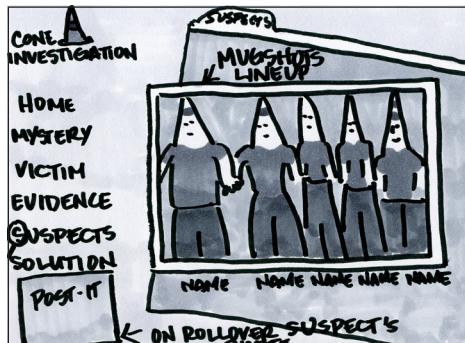

C O N E
INVESTIGATIONS

W E B S I T E P O R T F O L I O

KIANA ONISHI
ART 257 / ART 258
MOTION GRAPHIC DESIGN / INTERFACE DESIGN II
FALL 2006
DECEMBER 7, 2006

DESCRIPTION

Cone Investigations is a website built using Flash 8. This site was designed to illustrate an idea using Flash. Using Action Script and the use of the timeline, this website clearly illustrates animating objects. Also, this site demonstrates the use of sound.

Cone Investigations is a website telling a mystery story about a construction cone who was murdered. The site walks you through a series of pages that will unravel the mystery.

SITE MAP

SKETCHES

HOME

MYSTERY

VICTIM

EVIDENCE

SUSPECTS

SOLUTION

FINAL ROUND

HOME

MYSTERY

VICTIM

EVIDENCE

SUSPECTS

SOLUTION

CODING & FLASH

HTML & CSS VIEW

```

1 <!DOCTYPE html PUBLIC "-//W3C//DTD XHTML 1.0 Strict//EN" "http://www.w3.org/TR/xhtml1/DTD/xhtml1-strict.dtd">
2 <html xmlns="http://www.w3.org/1999/xhtml">
3 <head>
4 <title>Cone Investigations</title>
5 <meta http-equiv="Content-Type" content="text/html; charset=iso-8859-1" />
6 <link href="css/coneinvestigations.css" rel="stylesheet" type="text/css" />
7 <script type="text/javascript" src="javascript/swfobject.js"></script>
8 </head>
9
10 <body>
11
12 <div id="heightcontroller"></div>
13 <div id="container">
14 <div id="flashcontent">
15 This text is replaced by the Flash movie. </div>
16
17 <script type="text/javascript">
18 var so = new SWFObject("movies/cone_recent.swf", "mymovie", "651", "450", "8", "#666");
19 so.write("flashcontent");
20 </script>
21 </div>
22 </div>
23 </body>
24 </html>
25
26