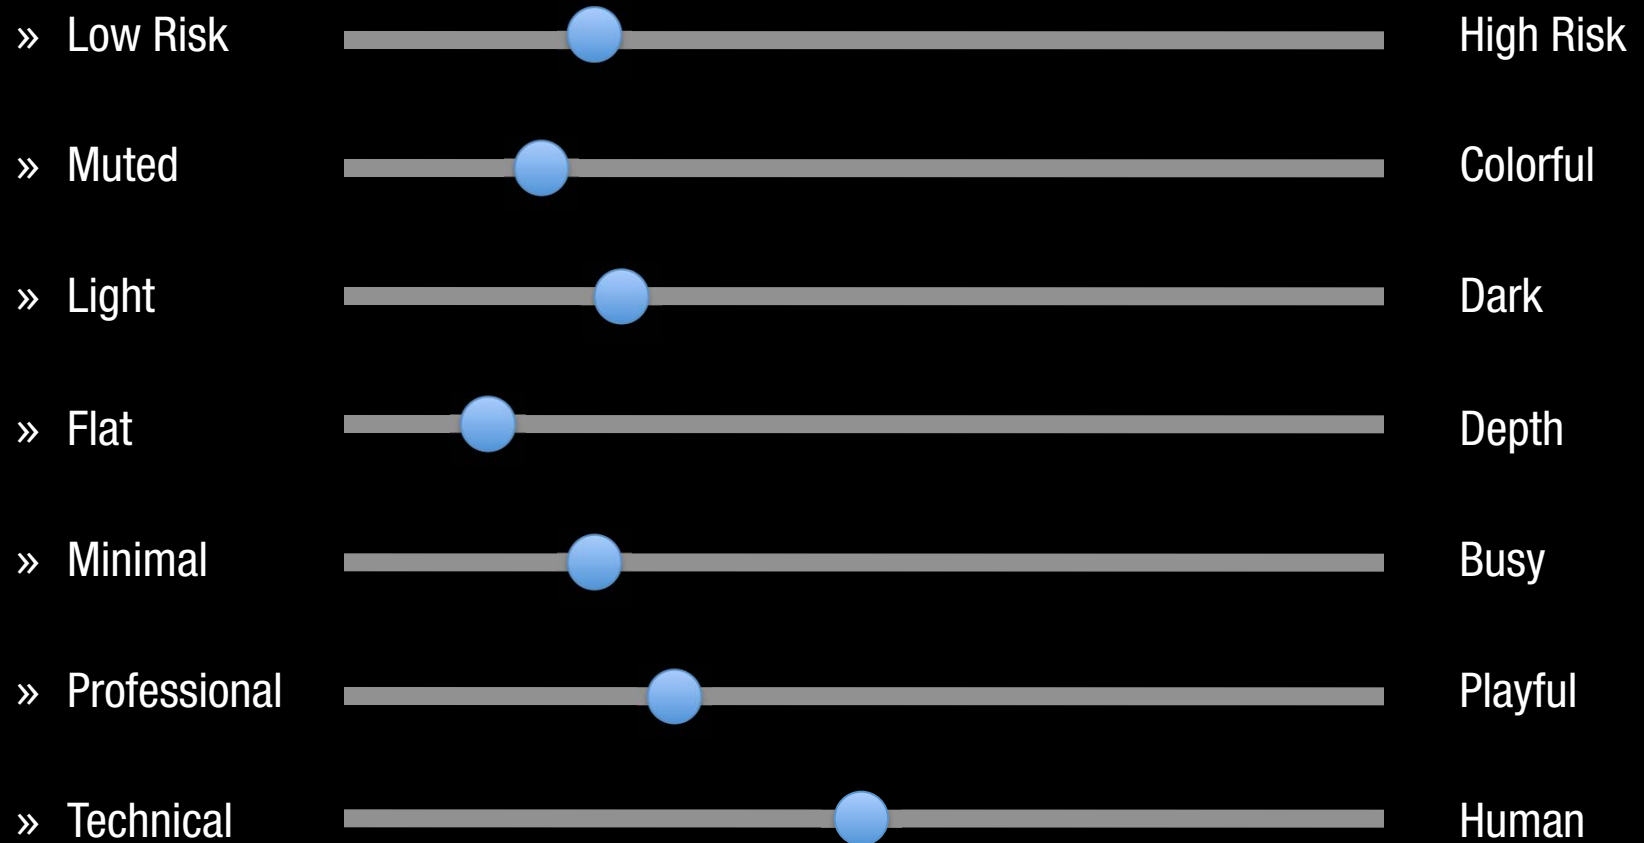

## SLIDING CRITERIA DESIGN CHART