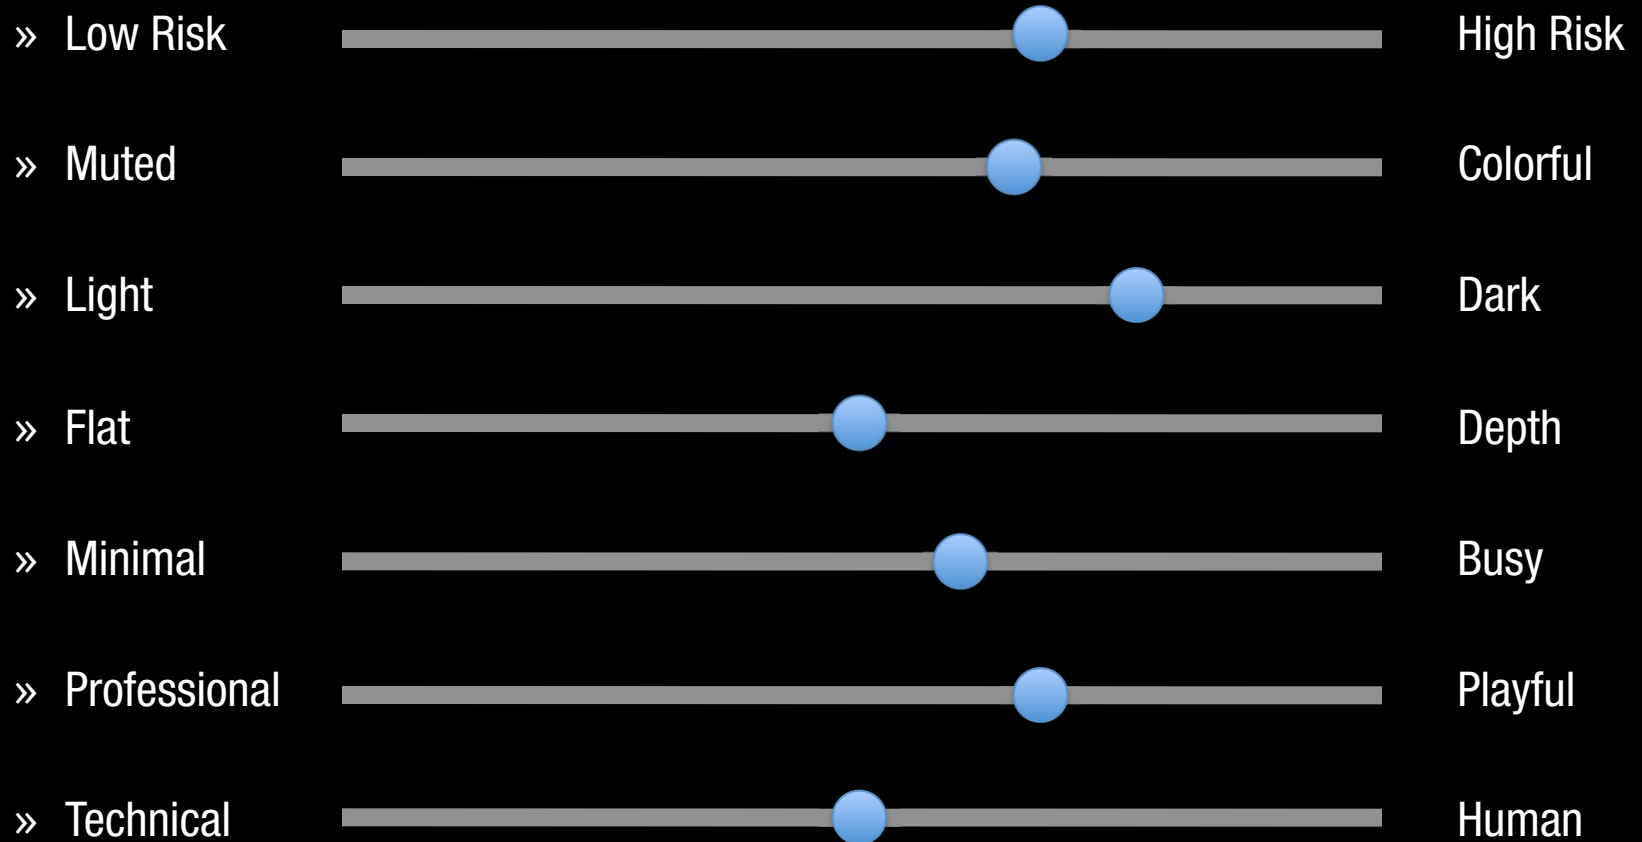

## SLIDING CRITERIA DESIGN CHART