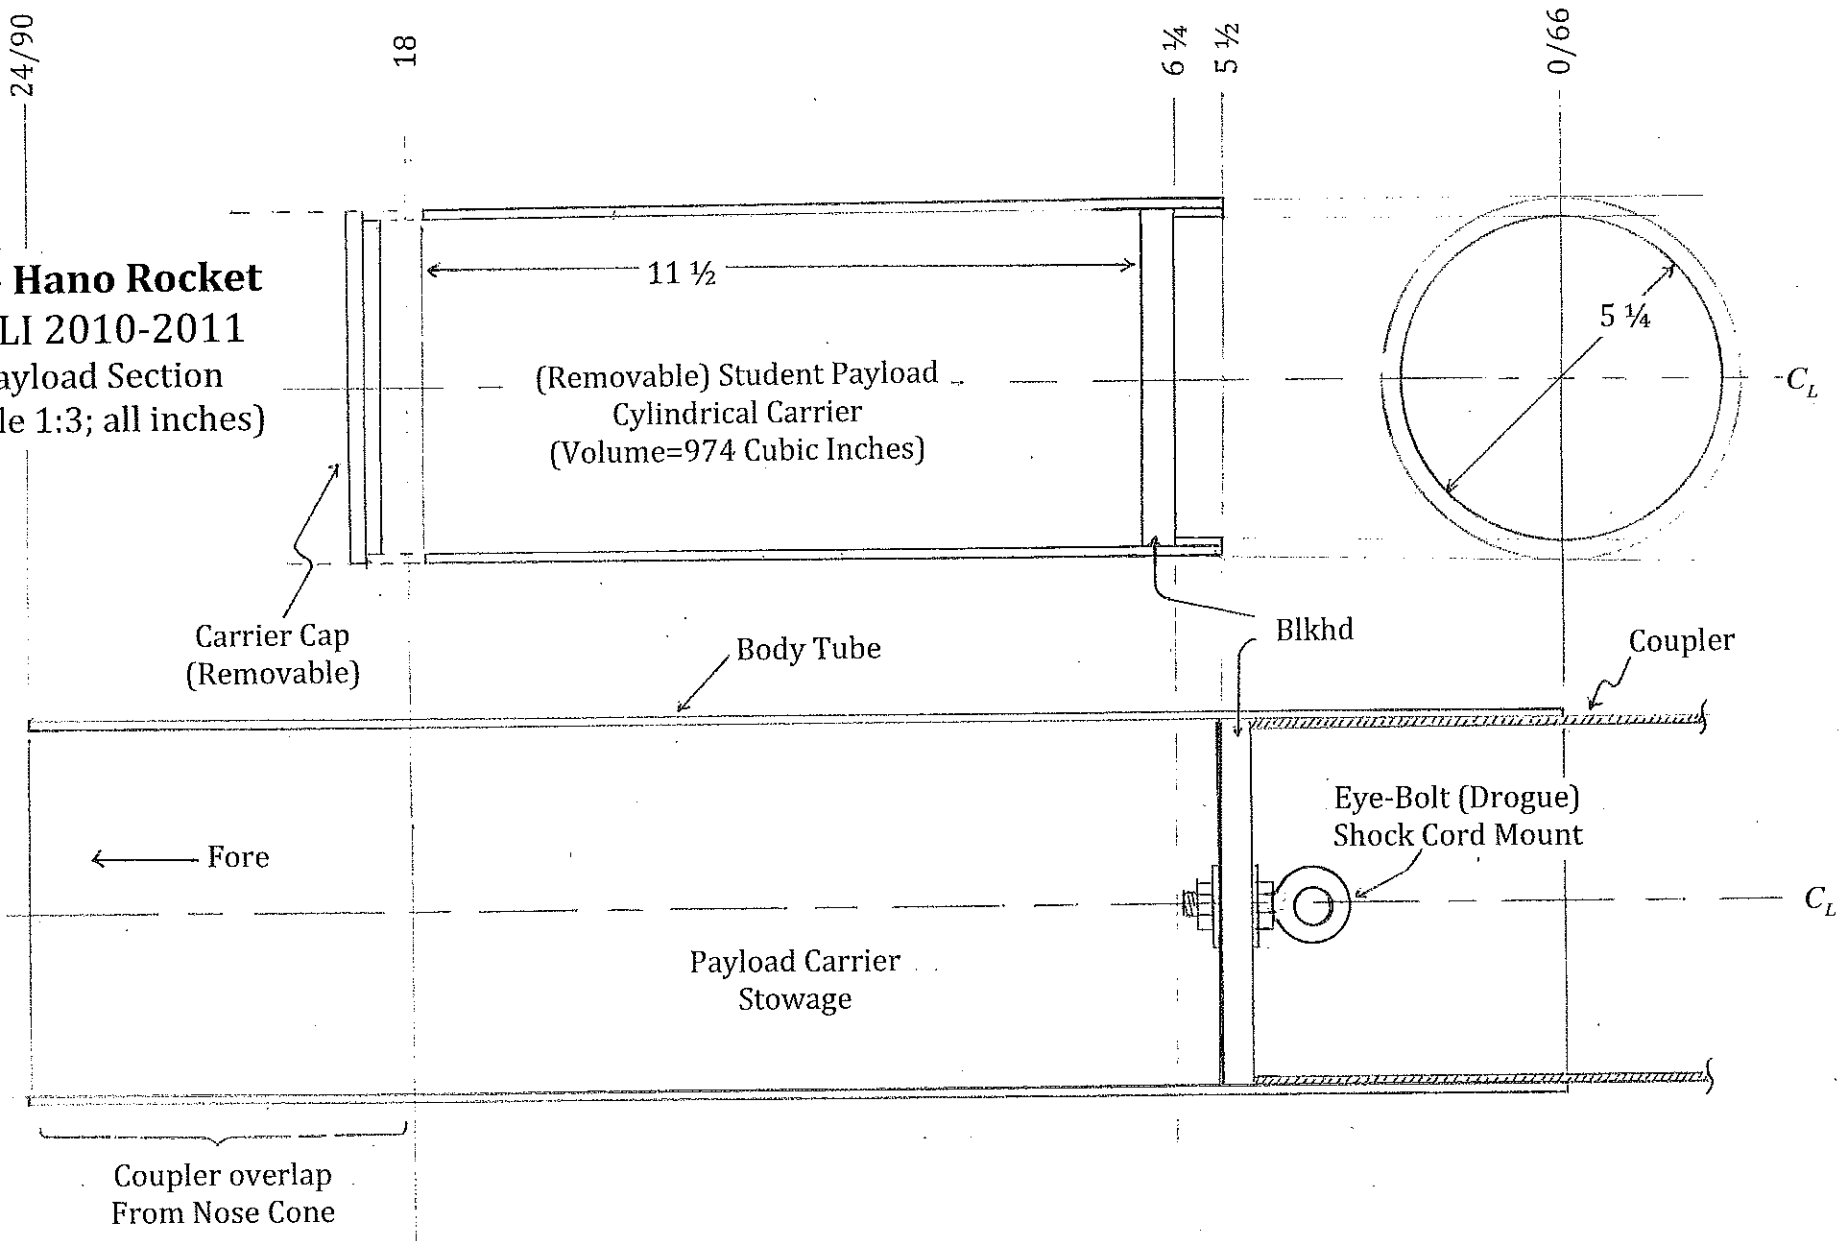

**Leo Hano Rocket**  
USLI 2010-2011  
Payload Section  
(Scale 1:3; all inches)

Carrier Cap  
(Removable)

Body Tube

Blkhd

Coupler

← Fore

Payload Carrier  
Stowage

Eye-Bolt (Drogue)  
Shock Cord Mount

Coupler overlap  
From Nose Cone

(Removable) Student Payload  
Cylindrical Carrier  
(Volume=974 Cubic Inches)

11 1/2

5 1/4

C<sub>L</sub>

C<sub>L</sub>

24/90

18

6 1/4

5 1/2

0/66